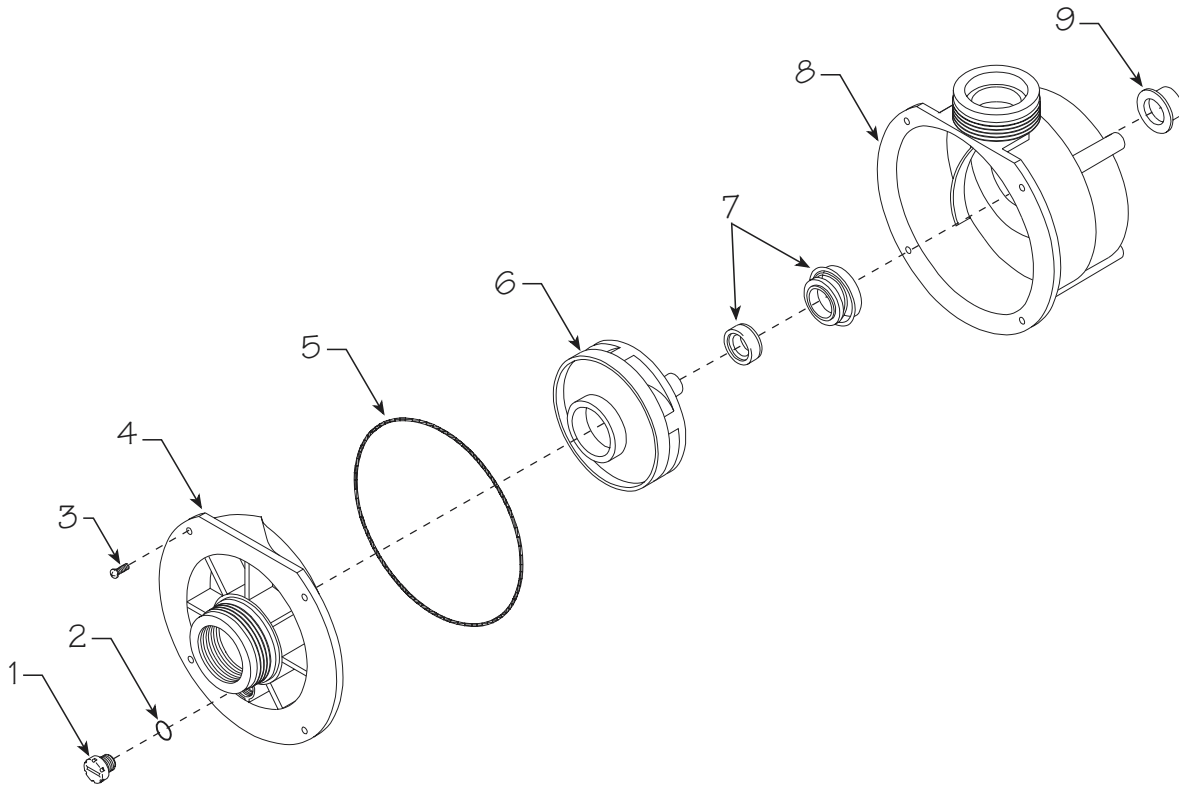

# CENTER DISCHARGE WET ENDS

Replacement Parts

## CENTER DISCHARGE WET END REPLACEMENT PARTS

Item	Part No.	Description
1	715-1020	Drain Plug - 3/8" Threaded
2	805-0111	O-Ring - Drain Plug
3	819-1110	Screw
4	311-1110	Faceplate - Volute - Spa Series
5	805-0252	O-Ring - Faceplate - Volute
6	310-5120	Impeller - 3/4 H.P.
	310-5130	Impeller - 1 H.P.
	310-5140	Impeller - 1 1/2 H.P.
	310-5200	Impeller - 2 H.P.
7	319-3100B	Pump Seal Set
8	315-1110	Volute - Spa & Bath Series
9	313-1400	Slinger - Side Discharge

Center Discharge  
Wet Ends